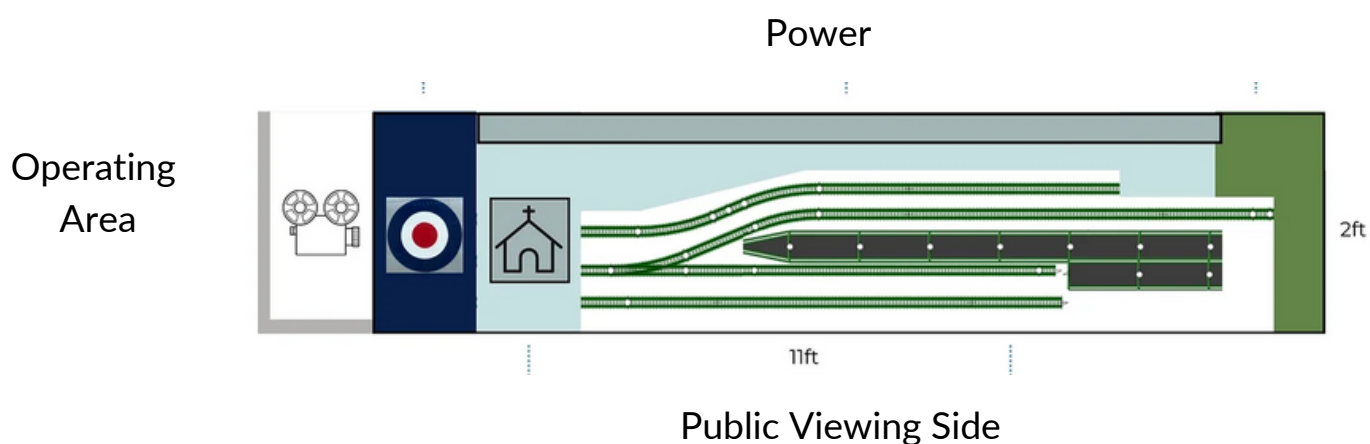

BRIEF ENCOUNTER MONOCHROME MODEL RAILWAY

by Dawn Quest

OO gauge - 11ft x 2ft - DC shuttle controlled
Operators: self-running - single person to oversee/ 2 to attend exhibition
Power: 3 x DC shuttles from one plug plus power for cinema screen
I will provide a 20ft power cable
Transported in one ULEZ-compliant car
Will need 2 x 6ft tables and two chairs
Insurance value: £3000
Contact: modelrailwayquest@gmail.com

Actual dimensions: 11 ft x 2ft

Total required dimension: 14ft x 5ft

Brief Encounter Monochrome is a fully monochrome OO layout inspired by the 1940s David Lean film, using 32 shades of grey. More details about the making of the layout can be found on the Model Railway Quest YouTube channel and website: www.modelrailwayquest.com