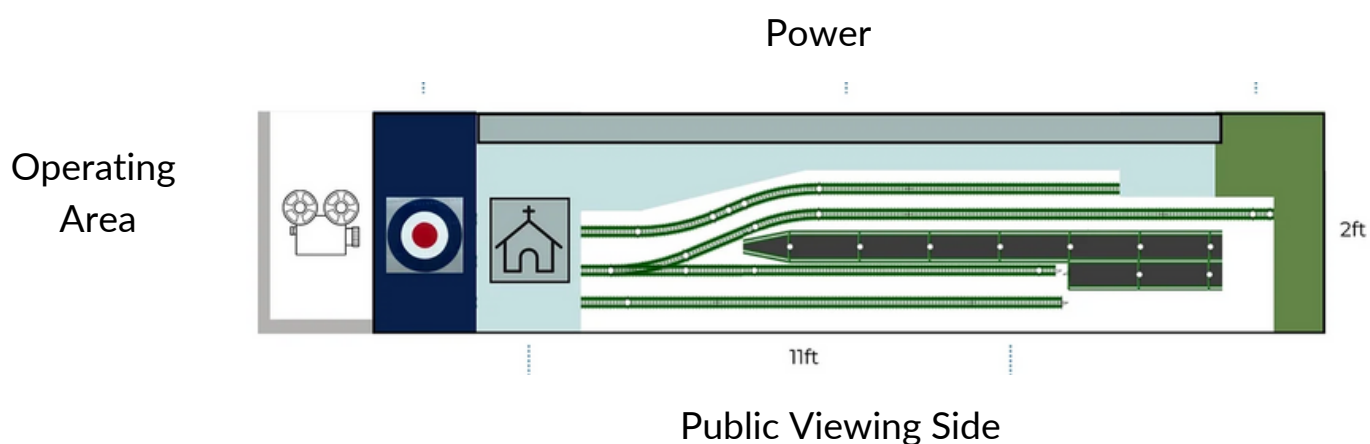

BRIEF ENCOUNTER MONOCHROME MODEL RAILWAY

by Dawn Quest

OO gauge - 11ft x 2ft - DC shuttle controlled
Operators: self-running - single person to oversee/ 2 to attend exhibition
Power: 3 x DC shuttles from one plug plus power for cinema screen
I will provide a 20ft power cable
Transported in one ULEZ-compliant car
Will need 2 x 6ft tables and two chairs
Insurance value: £1500
Contact: modelrailwayquest@gmail.com

Actual dimensions: 11 ft x 2ft

Total required dimension: 14ft x 5ft

Brief Encounter Monochrome is a fully monochrome OO layout inspired by the 1940s David Lean film, using 32 shades of grey. More details about the making of the layout can be found on the Model Railway Quest YouTube channel and website: www.modelrailwayquest.com